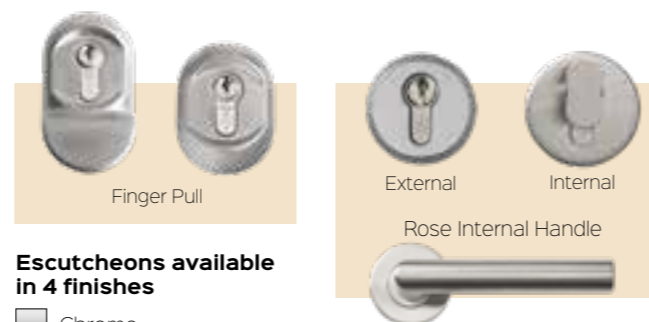

All the glass with this symbol is available with an aluminium frame for a super sleek look.

SATURN GLASS

ASTRO, PLUTO & POLARIS GLASS

DOOR FURNITURE

HANDLES

ESCUTCHEONS

Finger Pull / Escutcheons & Auto Engage Locks

Available in Stainless Steel, Black & Chrome.

DOOR KNOB

KNOCKERS

Knockers available in 7 finishes

- Chrome
- Black
- White
- Brushed Silver
- Gold
- Bronze
- Antique Black

Bull Ring Knocker
Available in Chrome, Black, Gold, Bronze, Graphite & Antique Black.