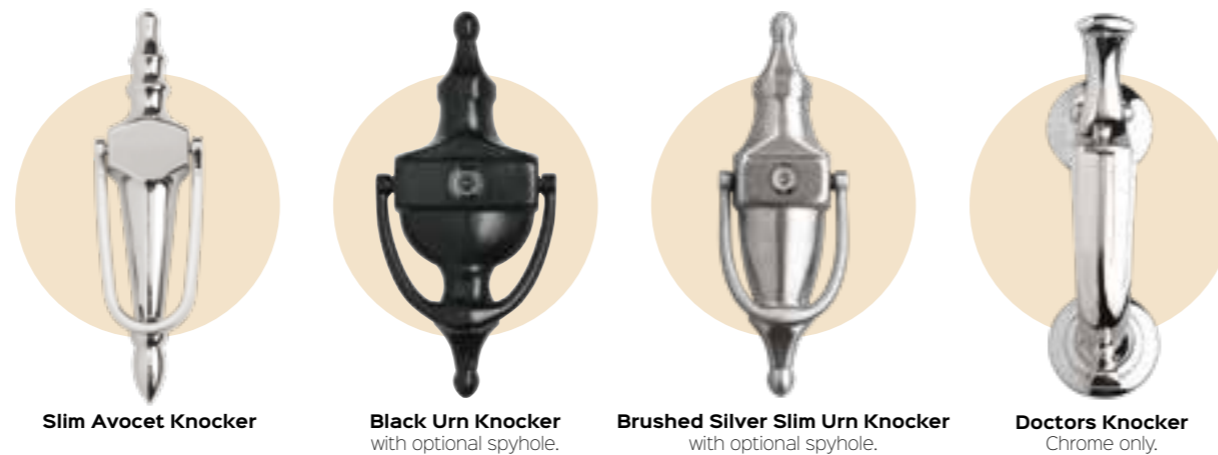

SOLAR GLASS

STELLAR GLASS

CALLISTO GLASS

HALLEY GLASS

NEPTUNE GLASS

MARS GLASS

HALO & CORVUS GLASS

STANDARD GLASS RANGE

All the glass with this symbol is available with an aluminium frame for a super sleek look.

SATURN GLASS

ASTRO, PLUTO & POLARIS GLASS

DOOR FURNITURE

HANDLES

ESCUTCHEONS

Finger Pull / Escutcheons & Auto Engage Locks

Available in Stainless Steel, Black & Chrome.

DOOR KNOB

KNOCKERS

Knockers available in 7 finishes

- Chrome
- Black
- White
- Brushed Silver
- Gold
- Bronze
- Antique Black

Bull Ring Knocker
Available in Chrome, Black, Gold, Bronze, Graphite & Antique Black.