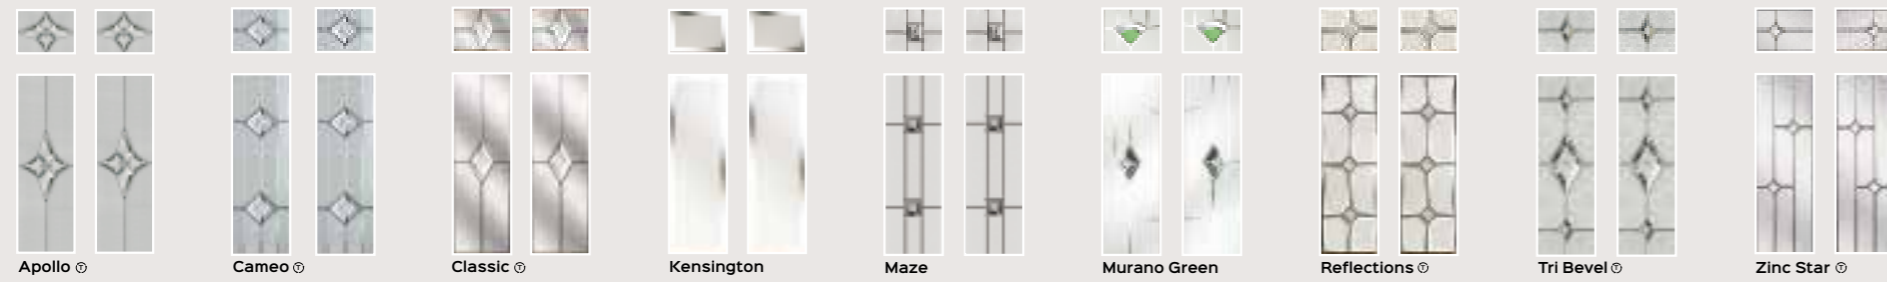

Available in 4 finishes

-  Chrome
-  Black
-  White
-  Brushed Silver

Available in 6 finishes

-  Chrome
-  Black
-  White
-  Graphite
-  Gold
-  Bronze

HINGE OPTIONS

2DF Flag Hinge

2DC Butt Hinge

NUMERALS

Swept Handle

720mm

METEOR GLASS

LUNA & MOONSHINE GLASS

COSMOS & GALAXY GLASS

SUPER NOVA GLASS

BACK DOOR GLASS

ORION GLASS

SOLAR GLASS

STELLAR GLASS

CALLISTO GLASS

HALLEY GLASS

NEPTUNE GLASS

MARS GLASS

HALO & CORVUS GLASS

STANDARD GLASS RANGE