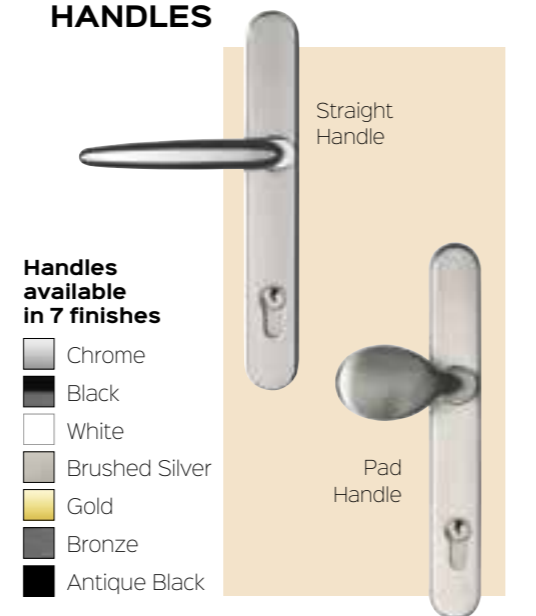

SOLAR GLASS

STELLAR GLASS

CALLISTO GLASS

HALLEY GLASS

NEPTUNE GLASS

MARS GLASS

HALO & CORVUS GLASS

STANDARD GLASS RANGE

All the glass with this symbol is available with an aluminium frame for a super sleek look.

SATURN GLASS

ASTRO, PLUTO & POLARIS GLASS

DOOR FURNITURE

HANDLES

ESCUTCHEONS

Finger Pull / Escutcheons & Auto Engage Locks

Available in Stainless Steel, Black & Chrome.

DOOR KNOB

KNOCKERS

Knockers available in 7 finishes

- Chrome
- Black
- White
- Brushed Silver
- Gold
- Bronze
- Antique Black

Bull Ring Knocker
Available in Chrome, Black, Gold, Bronze, Graphite & Antique Black.