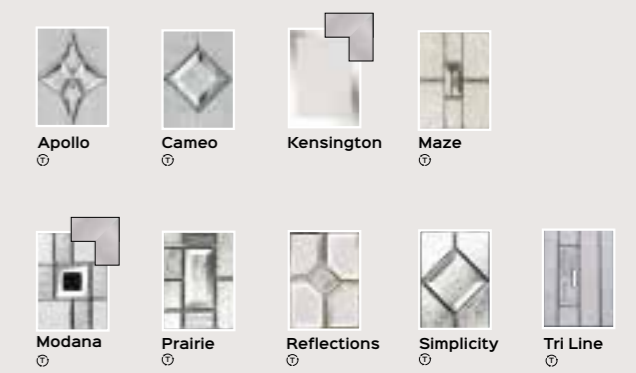

SOLAR GLASS

STELLAR GLASS

CALLISTO GLASS

HALLEY GLASS

NEPTUNE GLASS

MARS GLASS

HALO & CORVUS GLASS

STANDARD GLASS RANGE

All the glass with this symbol is available with an aluminium frame for a super sleek look.

SATURN GLASS

ASTRO, PLUTO & POLARIS GLASS

DOOR FURNITURE

HANDLES

ESCUTCHEONS

Finger Pull / Escutcheons & Auto Engage Locks