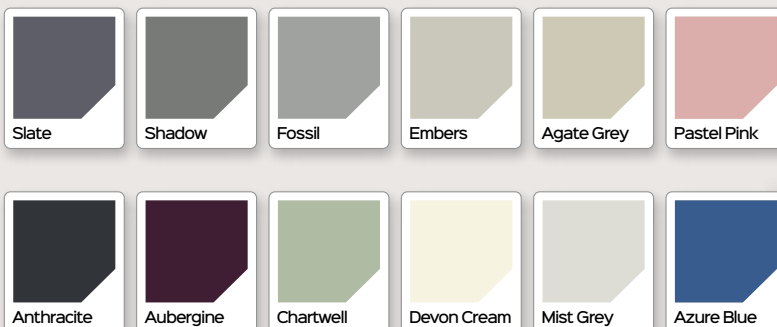

Saturn
Colour: Anthracite
Glass: Murano Black
Frame: Grey

**3 GLASS
OPTIONS &
UNLIMITED
COLOUR
CHOICES**

⊕ These designs are triple glazed and an alternative backing glass cannot be selected.

Saturn
Colour: Red
Glass: Murano Red

Antique Black
Letter Plate

A collection of door lever handles in various finishes, including white, brushed nickel, polished chrome, and polished brass. The handles are shown mounted on metal plates with keyholes, arranged in a row to showcase the different color options.

Lever Options

COLOUR RANGE

FIND YOUR PERFECT COLOUR

You can now choose any colour from the extensive RAL range to personalise your door.

STANDARD COLOURS

Available in a range of 7 standard external colours.

UNLIMITED COLOUR OPTIONS

Extensive sprayed RAL colour range available for Sapphire range.

White is the standard interior colour but both sides can be coloured for an extra cost.

We can colour your door frame to match your door!