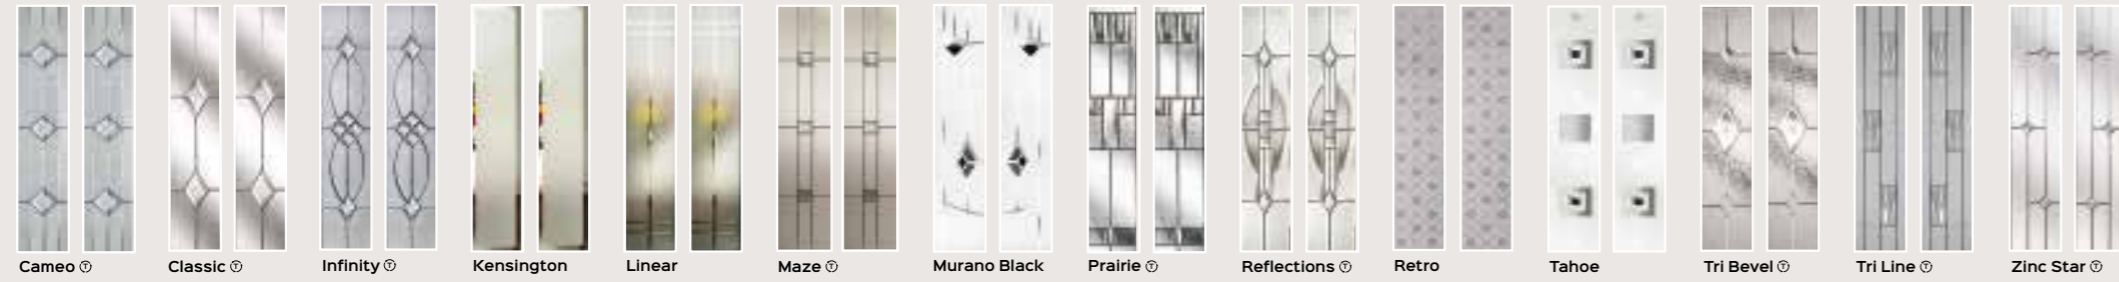

METEOR GLASS