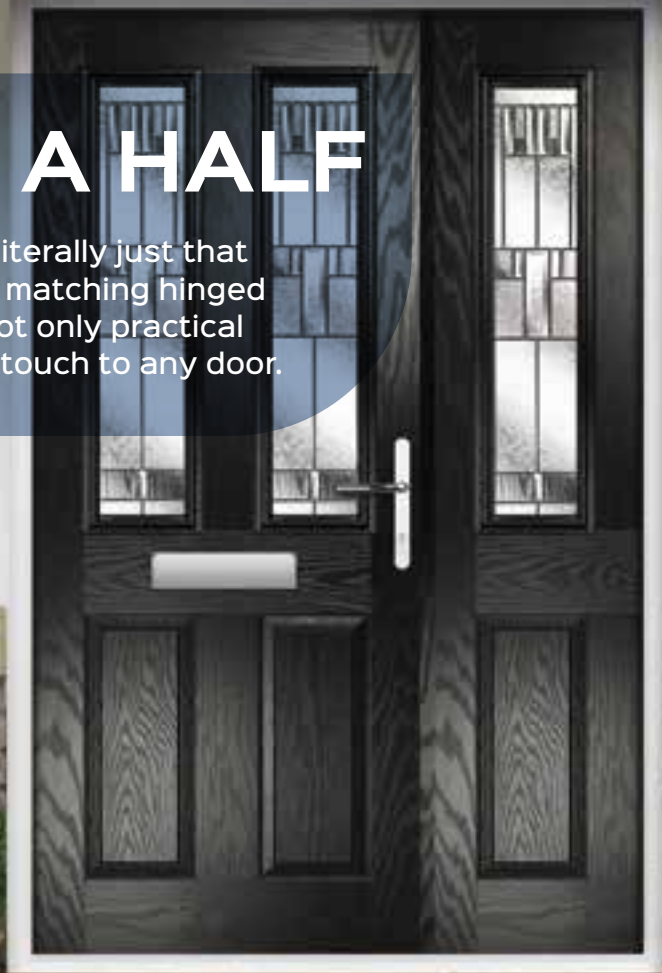

DOOR & A HALF

Our 'Door and a Half' is literally just that - a composite door plus matching hinged side panel. These are not only practical but add a super stylish touch to any door.

Door & a Half Meteor
Colour: Black
Glass: Prairie ☉
Frame: White

Door & a Half Cosmos
Colour: White
Glass: Reflections ☉